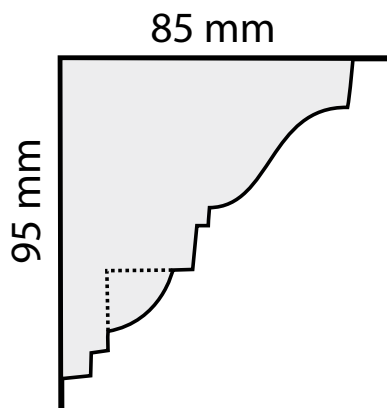

## C09 - Small Egg & Dart Cornice

Projection:	90mm
Depth:	95mm
Length:	3m approx.
Price:	£32.50

Mobile: 07973 416072

e: [info@plasterwrx.co.uk](mailto:info@plasterwrx.co.uk) • [www.plasterwrx.co.uk](http://www.plasterwrx.co.uk)