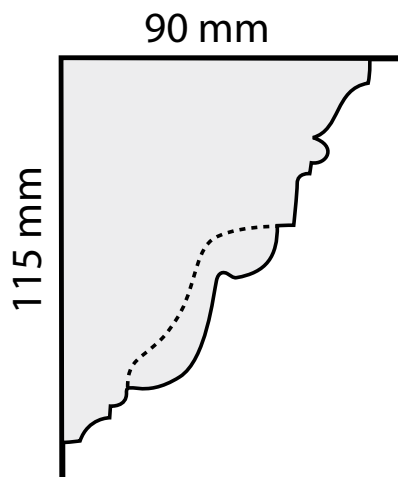

Plasterwrx

Specialists in the manufacture, installation & restoration
of all solid & decorative plasterwork

C06 - Acanthus Bead Cornice

Projection:	90mm
Depth:	115mm
Length:	3m approx.
Price:	£32.50

Mobile: 07973 416072