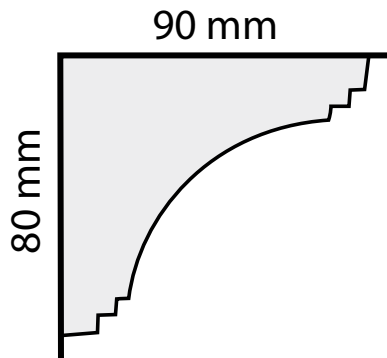

## C062 - Plain Easi-Fit Cornice

Projection:	90mm
Depth:	80mm
Length:	3m approx.
Price:	£27

Mobile: 07973 416072

e: [info@plasterwrx.co.uk](mailto:info@plasterwrx.co.uk) • [www.plasterwrx.co.uk](http://www.plasterwrx.co.uk)