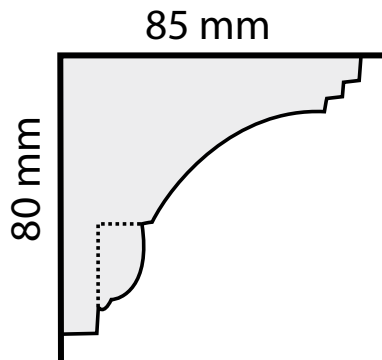

Plasterwrx

Specialists in the manufacture, installation & restoration
of all solid & decorative plasterwork

C061 - Egg & Dart Easi-Fit Cornice

Projection:	85mm
Depth:	80mm
Length:	3m approx.
Price:	£27

Mobile: 07973 416072