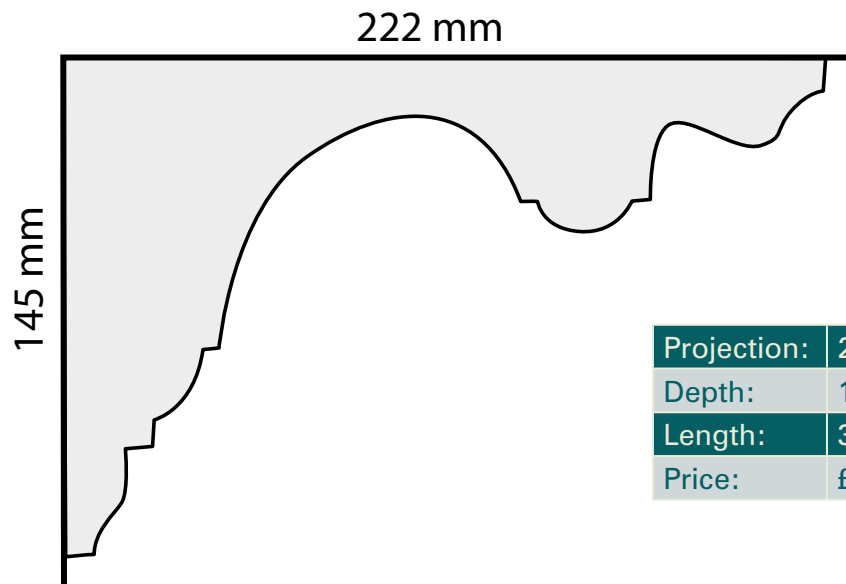

Plasterwrx

Specialists in the manufacture, installation & restoration
of all solid & decorative plasterwork

C059 - Classic Victorian Cornice

Projection:	222mm
Depth:	145mm
Length:	3m approx.
Price:	£41

Mobile: 07973 416072