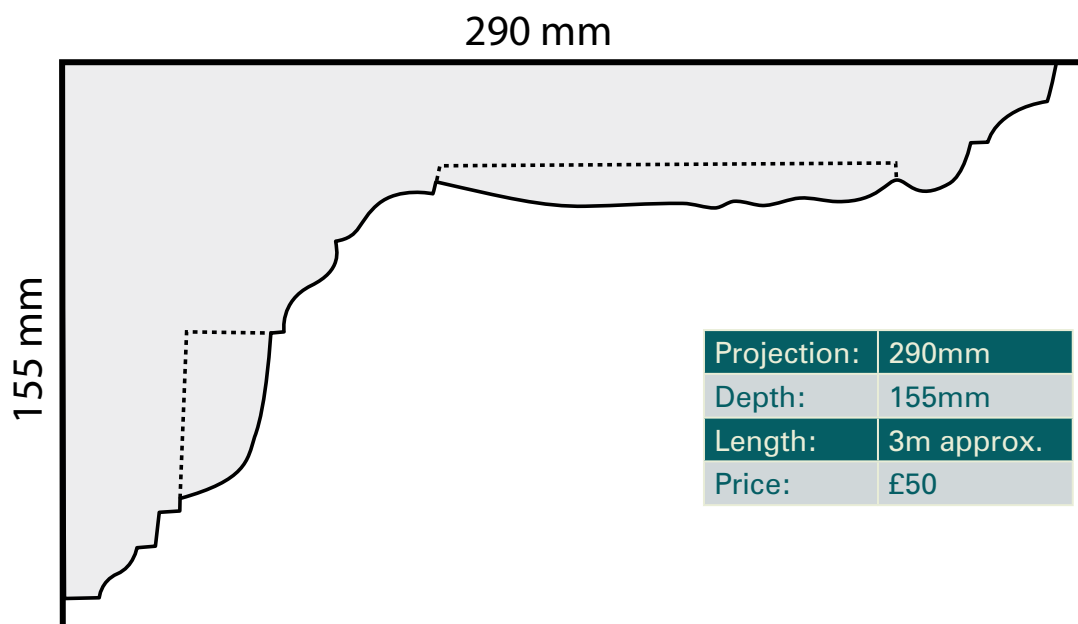

Plasterwrx

Specialists in the manufacture, installation & restoration
of all solid & decorative plasterwork

C058 - Rose & Lilly Cornice

Mobile: 07973 416072

e: info@plasterwrx.co.uk • www.plasterwrx.co.uk