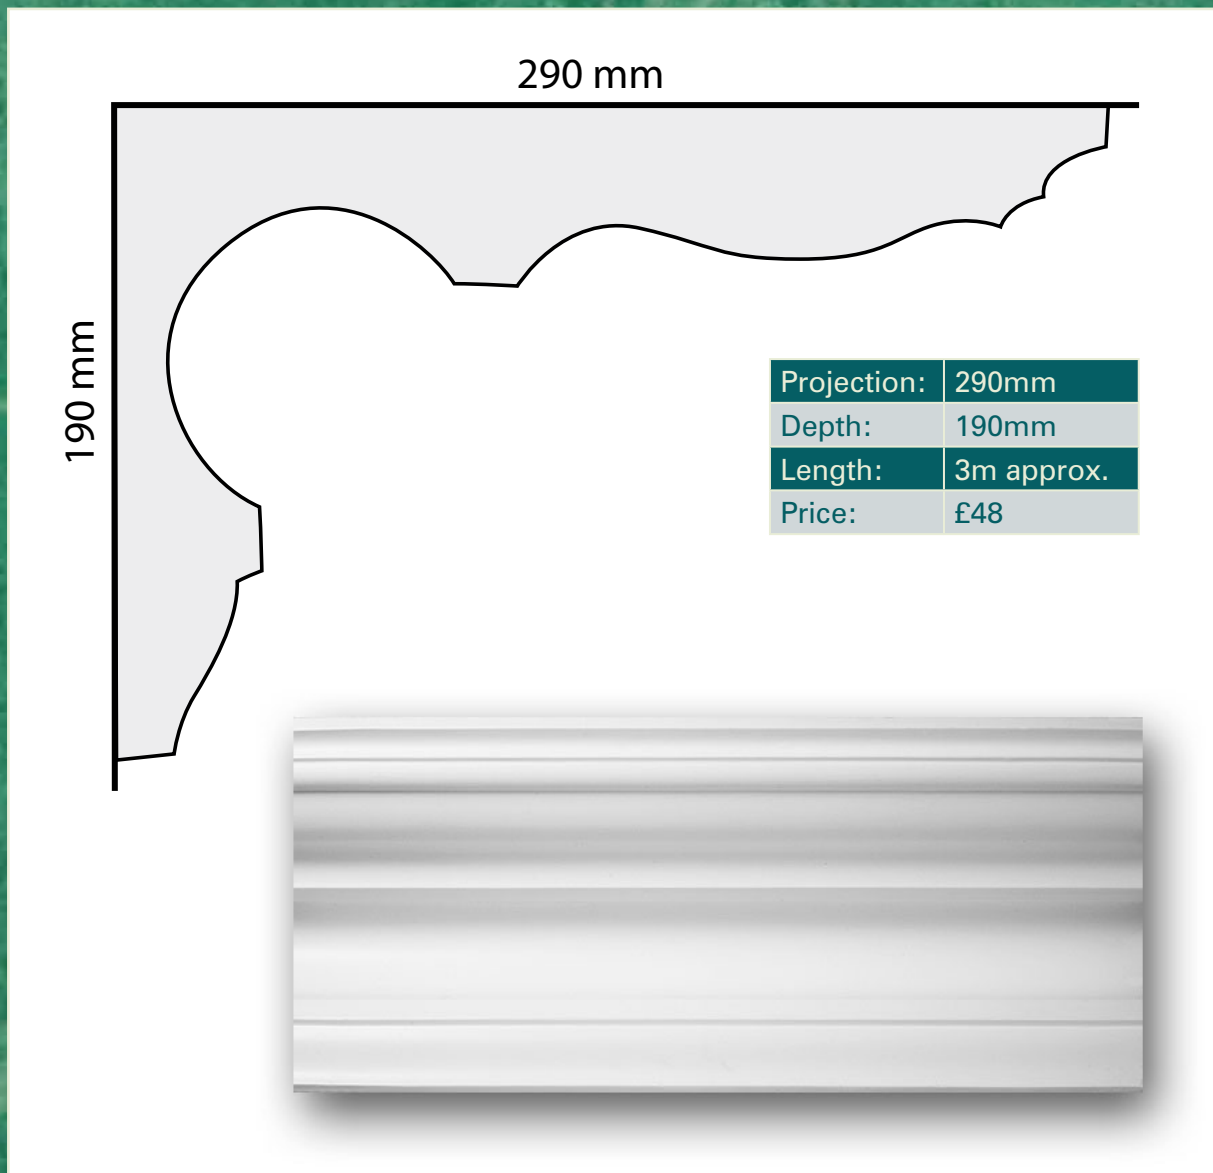

Plasterwrx

Specialists in the manufacture, installation & restoration
of all solid & decorative plasterwork

C056 - Grand Plain Victorian Cornice

Mobile: 07973 416072

e: info@plasterwrx.co.uk • www.plasterwrx.co.uk