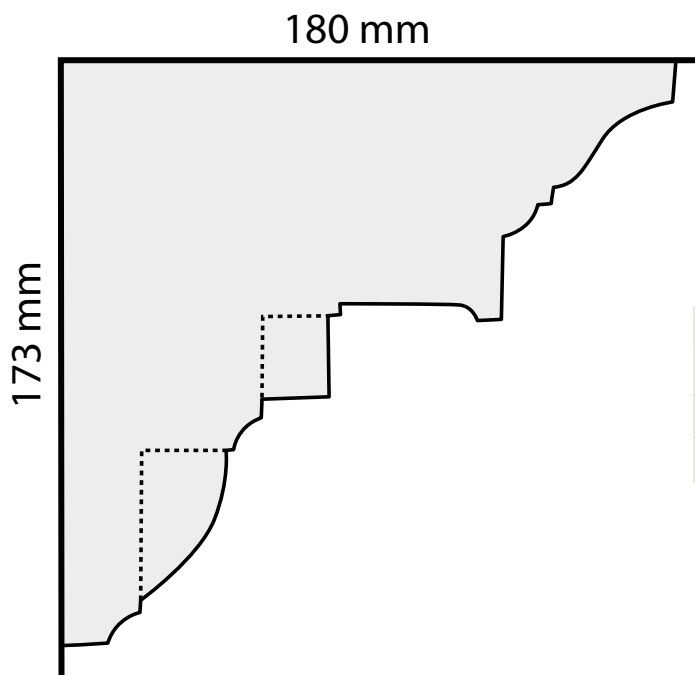

Plasterwrx

Specialists in the manufacture, installation & restoration
of all solid & decorative plasterwork

C055 - Large Ornate Egg & Dart Cornice

Projection:	180mm
Depth:	173mm
Length:	3m approx.
Price:	£43.50