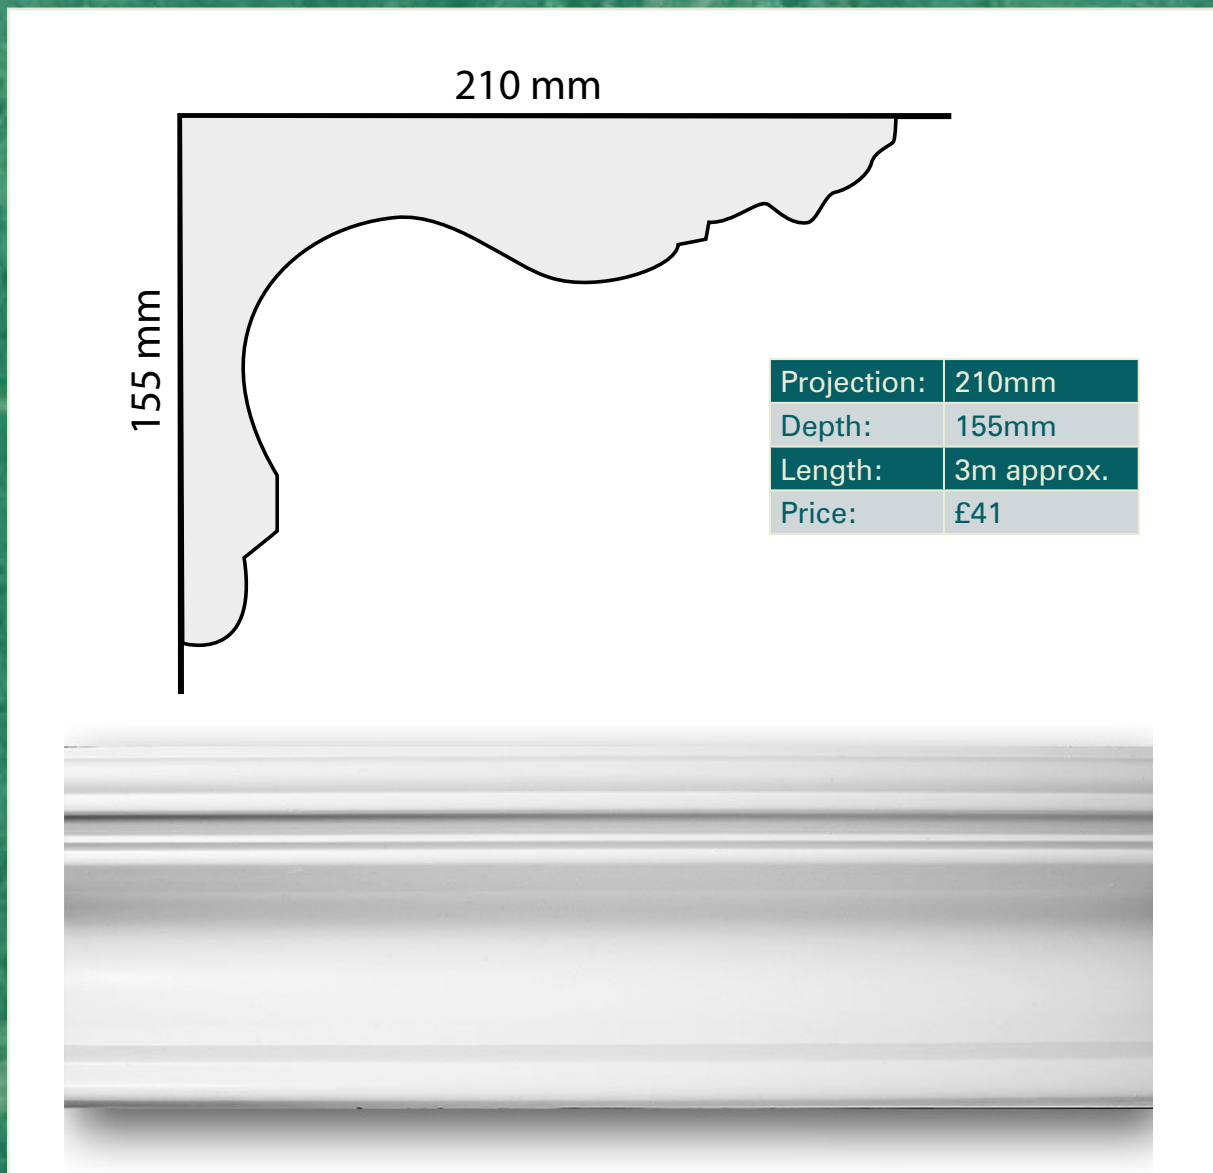

Plasterwrx

Specialists in the manufacture, installation & restoration
of all solid & decorative plasterwork

C053 - Gainsborough Cove Cornice

Mobile: 07973 416072

e: info@plasterwrx.co.uk • www.plasterwrx.co.uk