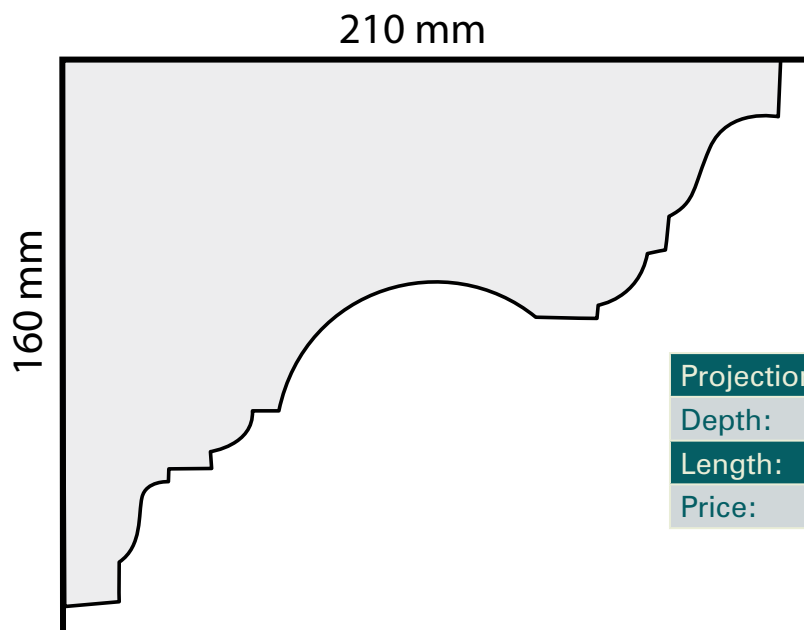

Plasterwrx

Specialists in the manufacture, installation & restoration
of all solid & decorative plasterwork

C051 - French Cove Cornice

Projection:	210mm
Depth:	160mm
Length:	3m approx.
Price:	£41

Mobile: 07973 416072