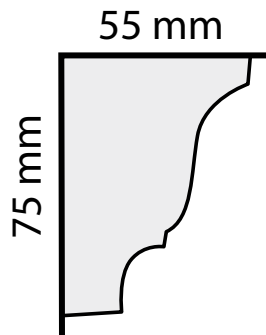

Plasterwrx

Specialists in the manufacture, installation & restoration
of all solid & decorative plasterwork

C050 - Mini Georgian Run Cornice

Projection:	75mm
Depth:	55mm
Length:	3m approx.
Price:	£24

Mobile: 07973 416072