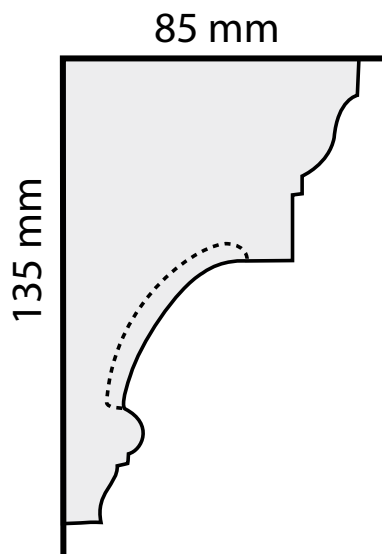

## C04 - Large Fluted Cornice

Projection:	130mm
Depth:	133mm
Length:	3m approx.
Price:	£36

Mobile: 07973 416072

e: [info@plasterwrx.co.uk](mailto:info@plasterwrx.co.uk) • [www.plasterwrx.co.uk](http://www.plasterwrx.co.uk)