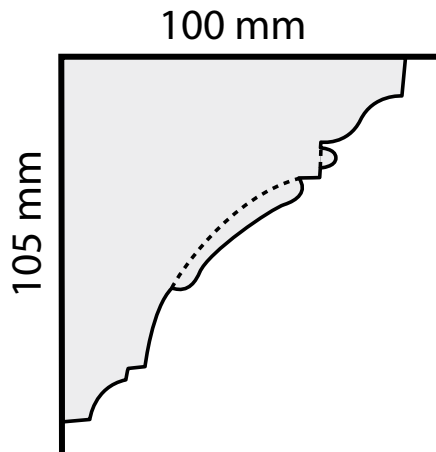

Plasterwrx

Specialists in the manufacture, installation & restoration
of all solid & decorative plasterwork

C047 - Swag & Drop Bead Cornice

Projection:	100mm
Depth:	105mm
Length:	3m approx.
Price:	£36

Mobile: 07973 416072