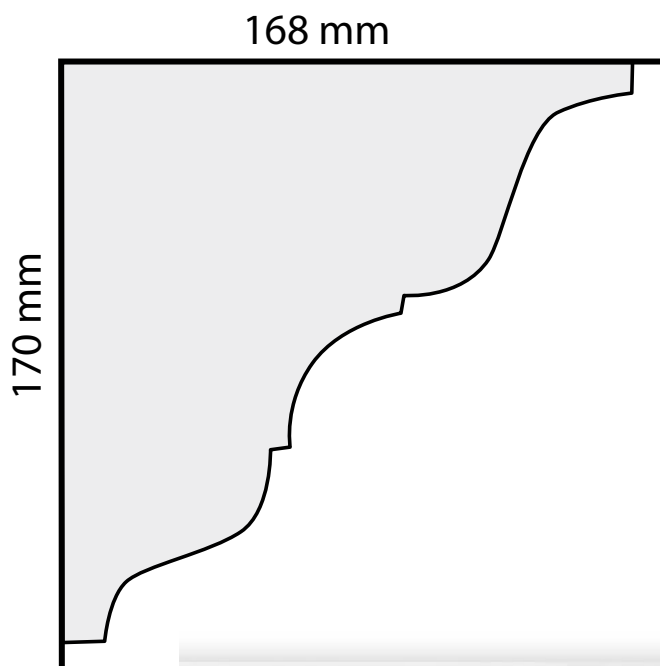

Plasterwrx

Specialists in the manufacture, installation & restoration
of all solid & decorative plasterwork

C044 - Large Grand Georgian Cornice

Projection:	165mm
Depth:	170mm
Length:	3m approx.
Price:	£41