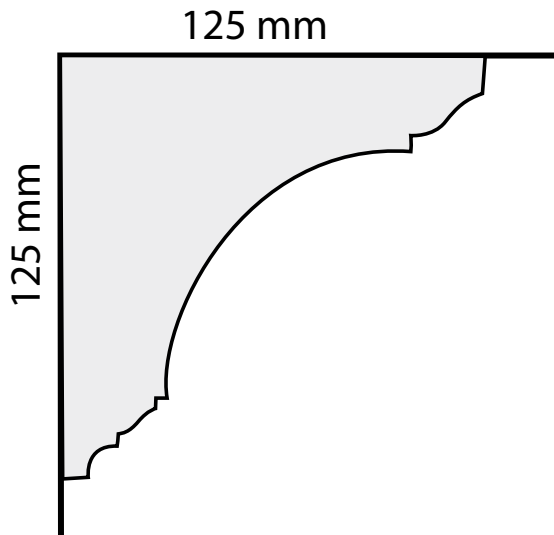

Plasterwrx

Specialists in the manufacture, installation & restoration
of all solid & decorative plasterwork

C041 - York Cove Cornice

Projection:	125mm
Depth:	120mm
Length:	3m approx.
Price:	£30

Mobile: 07973 416072