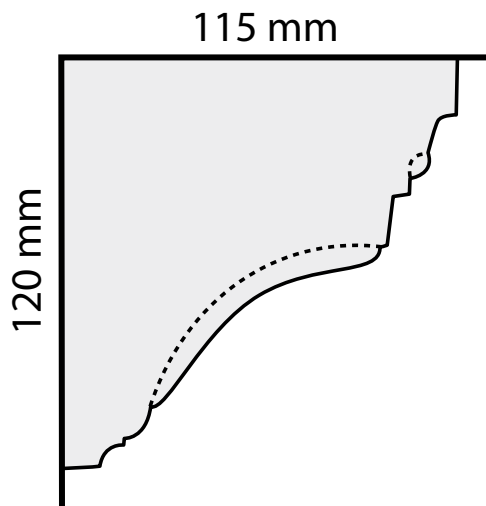

Plasterwrx

Specialists in the manufacture, installation & restoration
of all solid & decorative plasterwork

C039 - Waterleaf & Bead Cornice

Projection:	115mm
Depth:	120mm
Length:	3m approx.
Price:	£32.50