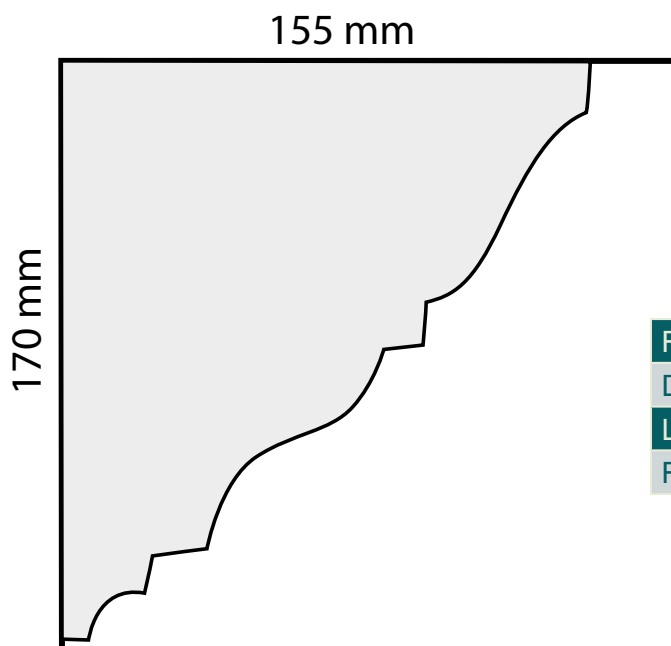

Plasterwrx

Specialists in the manufacture, installation & restoration
of all solid & decorative plasterwork

C036 - Large Duke Cornice

Projection:	155mm
Depth:	170mm
Length:	3m approx.
Price:	£41

Mobile: 07973 416072