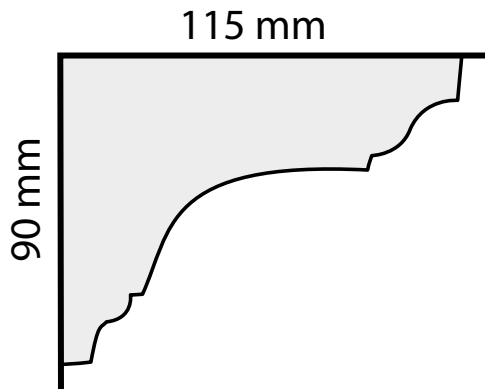

Plasterwrx

Specialists in the manufacture, installation & restoration
of all solid & decorative plasterwork

C035 - Harewood Cove Cornice

Projection:	115mm
Depth:	90mm
Length:	3m approx.
Price:	£32.50

Mobile: 07973 416072