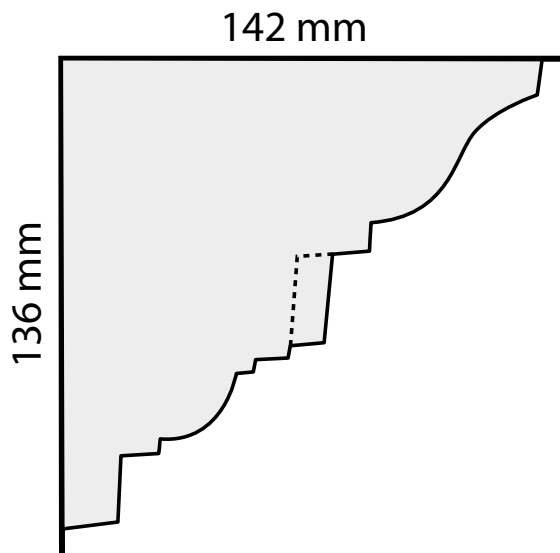

Plasterwrx

Specialists in the manufacture, installation & restoration
of all solid & decorative plasterwork

C034 - Plain Dentil Cornice

Projection:	142mm
Depth:	136mm
Length:	3m approx.
Price:	£41

Mobile: 07973 416072