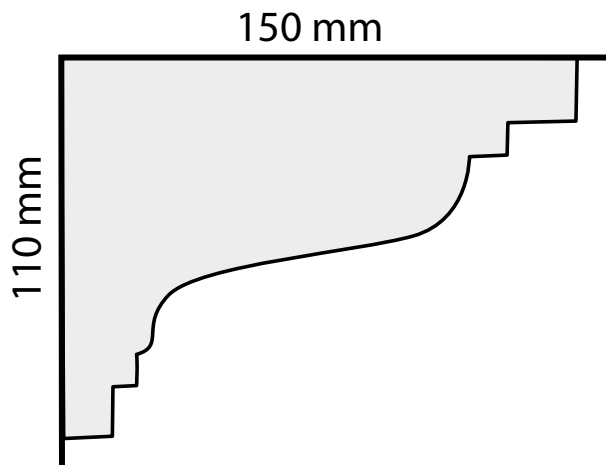

Plasterwrx

Specialists in the manufacture, installation & restoration
of all solid & decorative plasterwork

C033 - Large Ascot Cornice

Projection:	150mm
Depth:	115mm
Length:	3m approx.
Price:	£36

Mobile: 07973 416072