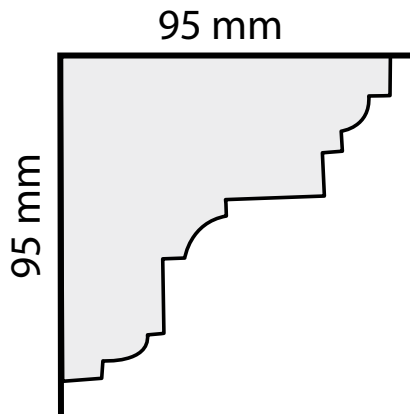

Plasterwrx

Specialists in the manufacture, installation & restoration
of all solid & decorative plasterwork

C032 - Hilton Cornice

Projection:	95mm
Depth:	95mm
Length:	3m approx.
Price:	£32.50

Mobile: 07973 416072