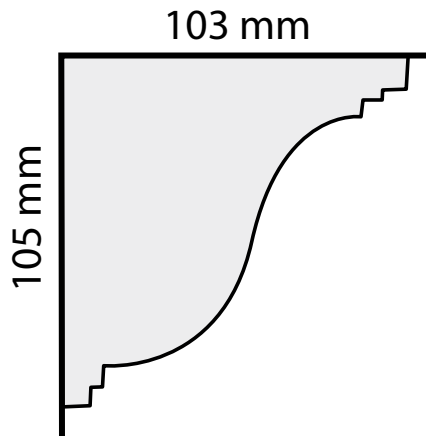

## C031 - Oxford Cornice

Projection:	103mm
Depth:	105mm
Length:	3m approx.
Price:	£32.50

Mobile: 07973 416072

e: [info@plasterwrx.co.uk](mailto:info@plasterwrx.co.uk) • [www.plasterwrx.co.uk](http://www.plasterwrx.co.uk)