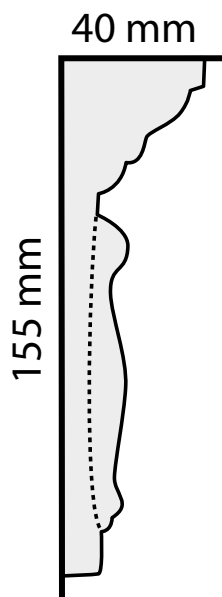

## C030 - Floral Frieze Cornice

Projection:	40mm
Depth:	155mm
Length:	3m approx.
Price:	£36

Mobile: 07973 416072

e: [info@plasterwrx.co.uk](mailto:info@plasterwrx.co.uk) • [www.plasterwrx.co.uk](http://www.plasterwrx.co.uk)