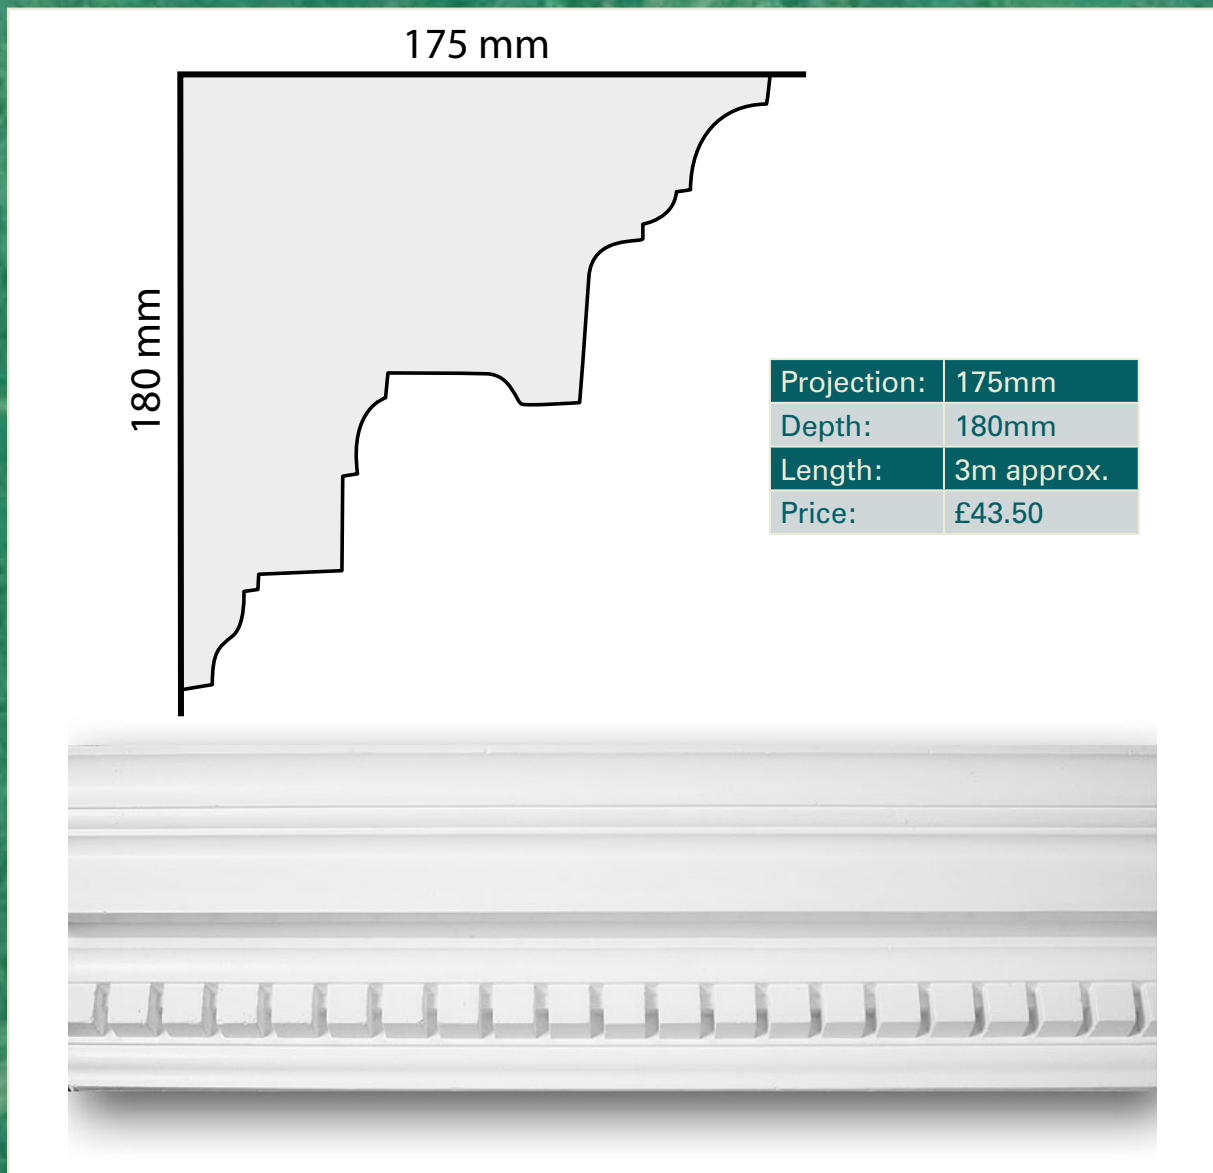

Plasterwrx

Specialists in the manufacture, installation & restoration
of all solid & decorative plasterwork

C028 - Grand Dentil Drip Cornice

Mobile: 07973 416072
e: info@plasterwrx.co.uk • www.plasterwrx.co.uk