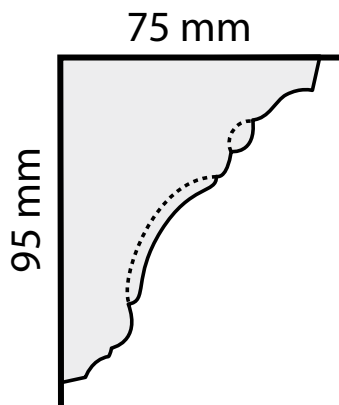

## C026 - Honeysuckle & Bead Cornice

Projection:	75mm
Depth:	100mm
Length:	3m approx.
Price:	£32.50

Mobile: 07973 416072

e: [info@plasterwrx.co.uk](mailto:info@plasterwrx.co.uk) • [www.plasterwrx.co.uk](http://www.plasterwrx.co.uk)