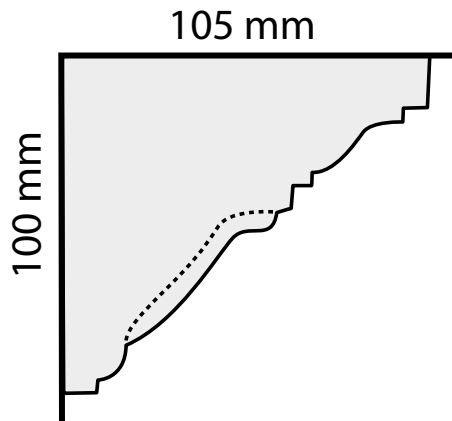

Plasterwrx

Specialists in the manufacture, installation & restoration
of all solid & decorative plasterwork

C018 - Classic Acanthus Cornice

Projection:	105mm
Depth:	100mm
Length:	3m approx.
Price:	£32.50