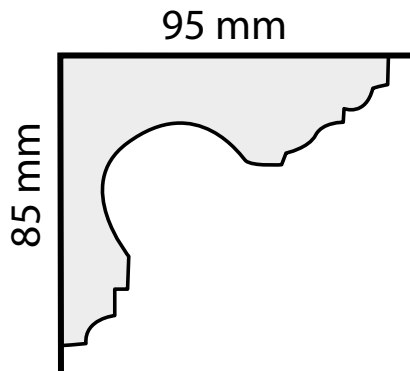

Plasterwrx

Specialists in the manufacture, installation & restoration
of all solid & decorative plasterwork

C017 - Small Victorian Cornice

Projection:	95mm
Depth:	85mm
Length:	3m approx.
Price:	£32.50

Mobile: 07973 416072