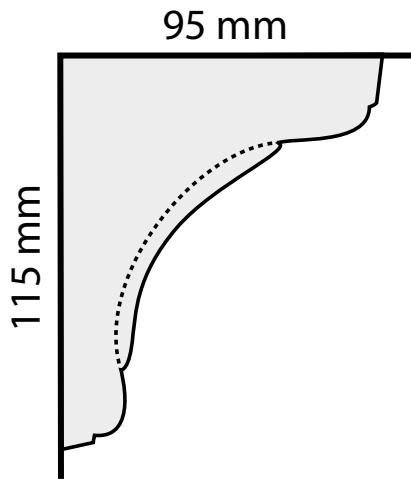

Plasterwrx

Specialists in the manufacture, installation & restoration
of all solid & decorative plasterwork

C016 - Bows Cornice

| | |
|-------------|------------|
| Projection: | 95mm |
| Depth: | 115mm |
| Length: | 3m approx. |
| Price: | £32.50 |