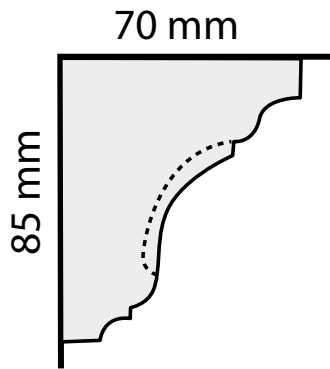

Plasterwrx

Specialists in the manufacture, installation & restoration
of all solid & decorative plasterwork

C012 - Small Fluted Cornice

Projection:	65mm
Depth:	80mm
Length:	3m approx.
Price:	£32.50

Mobile: 07973 416072