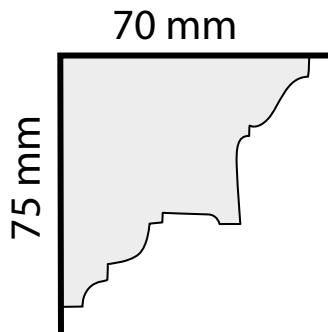

## C011 - Small Drip Cornice

|             |            |
|-------------|------------|
| Projection: | 70mm       |
| Depth:      | 75mm       |
| Length:     | 3m approx. |
| Price:      | £32.50     |